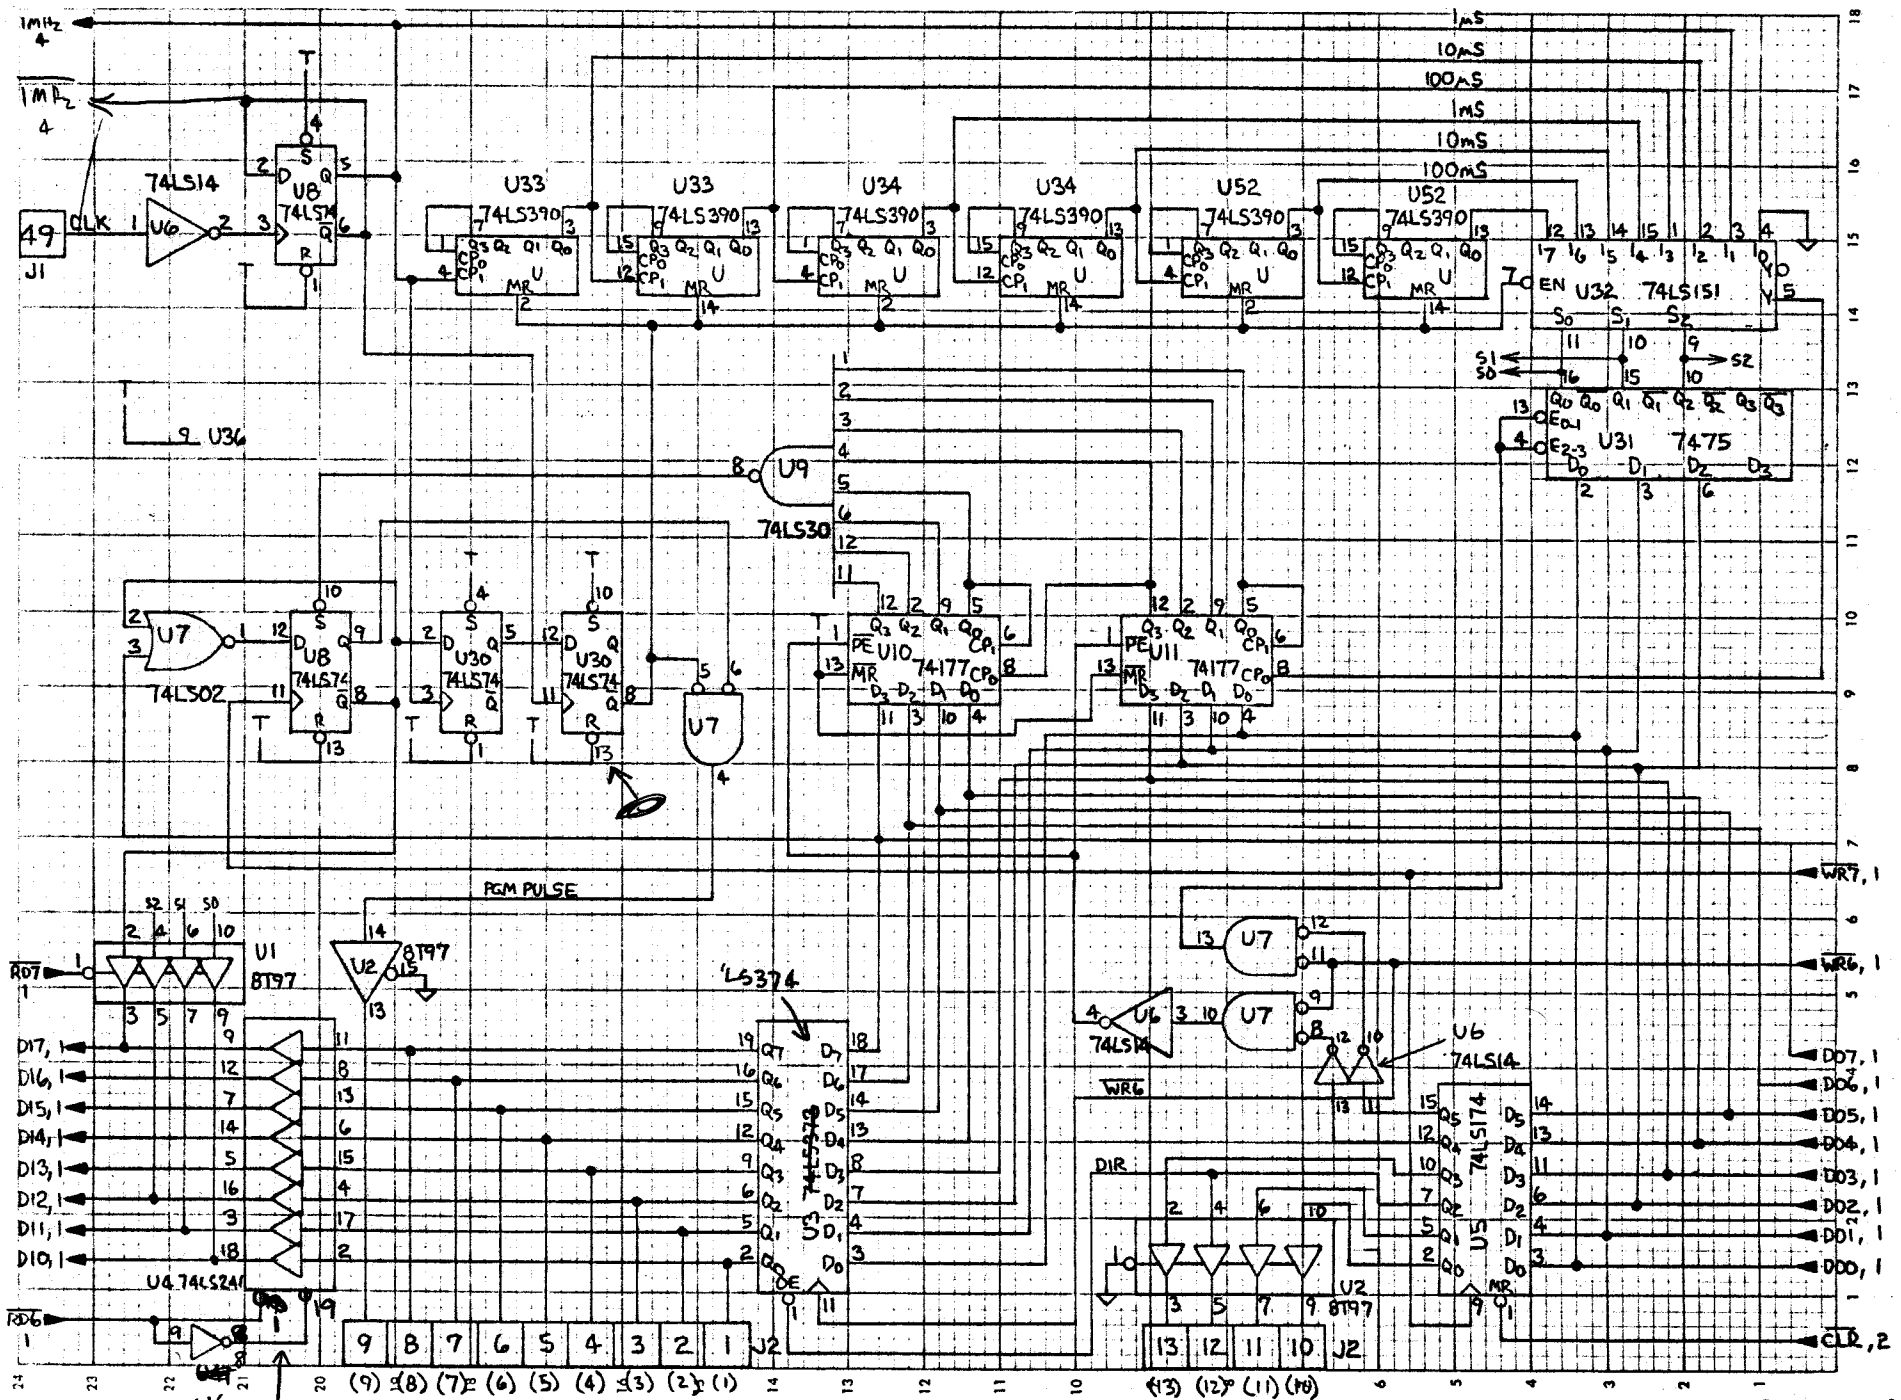

I/O PORT DECODE / BUS BUFFERS

# EXTENDED ADDRESS GENERATOR

SHEET 2 OF 6

SCHEMATIC DIAGRAM

OMNI-1

7/31/84  
REW

# PROM PROGRAMMER INTERFACE

SCHEMATIC DIAGRAM

SHEET 3 OF 6

OMNI-1

ECU

7/31/84

REW

# SERIAL KEYBOARD INTERFACE