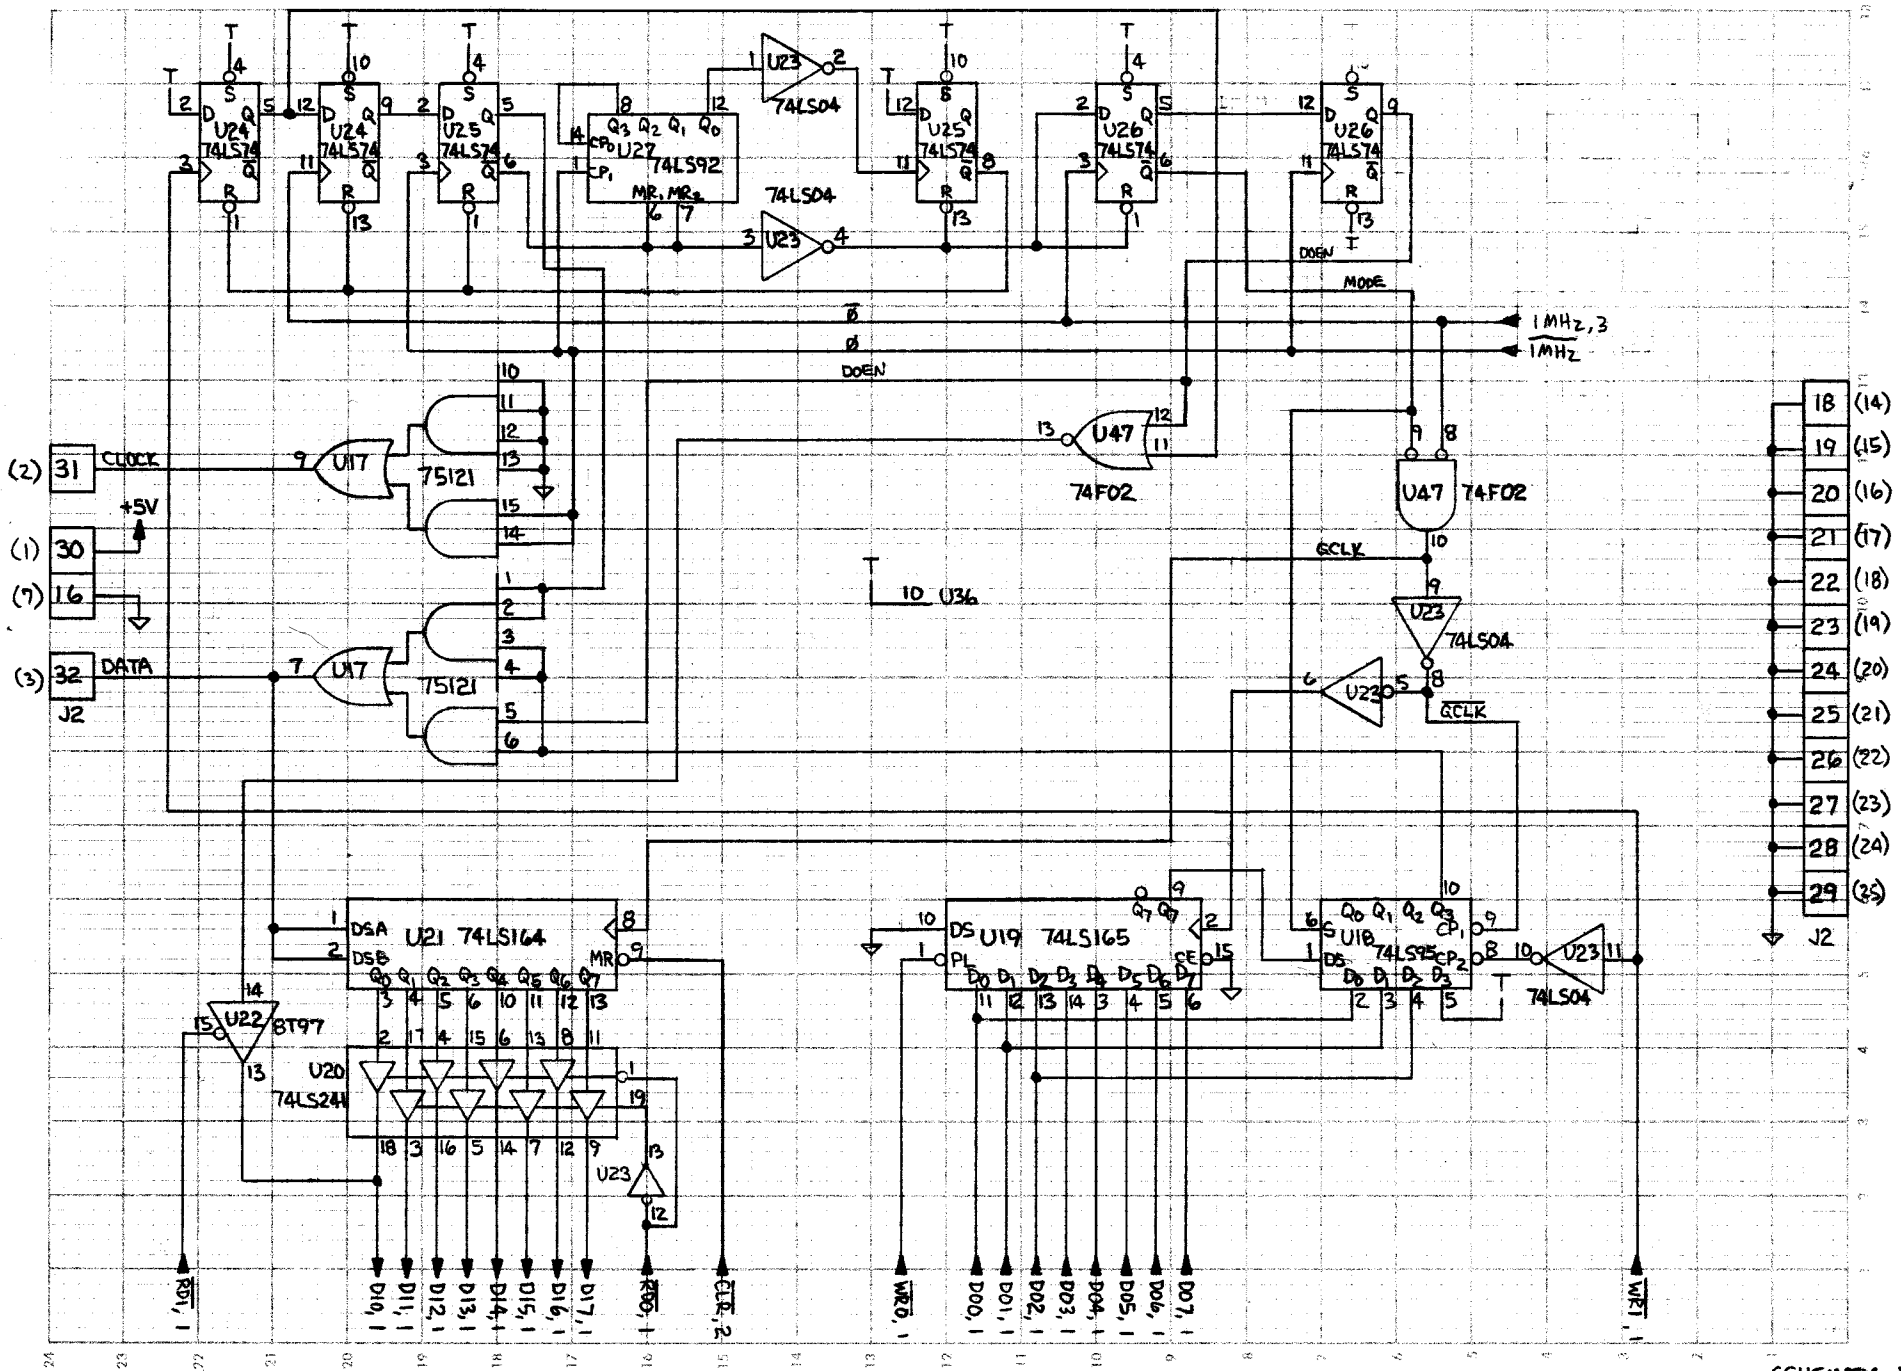

# EXTENDED ADDRESS GENERATOR

SHEET 2 OF 6

SCHEMATIC DIAGRAM

OMNI-1

7/31/84  
REW

# PROM PROGRAMMER INTERFACE

SCHEMATIC DIAGRAM

SHEET 3 OF 6

OMNI-1

ECU

7/31/84

REW

# SERIAL KEYBOARD INTERFACE