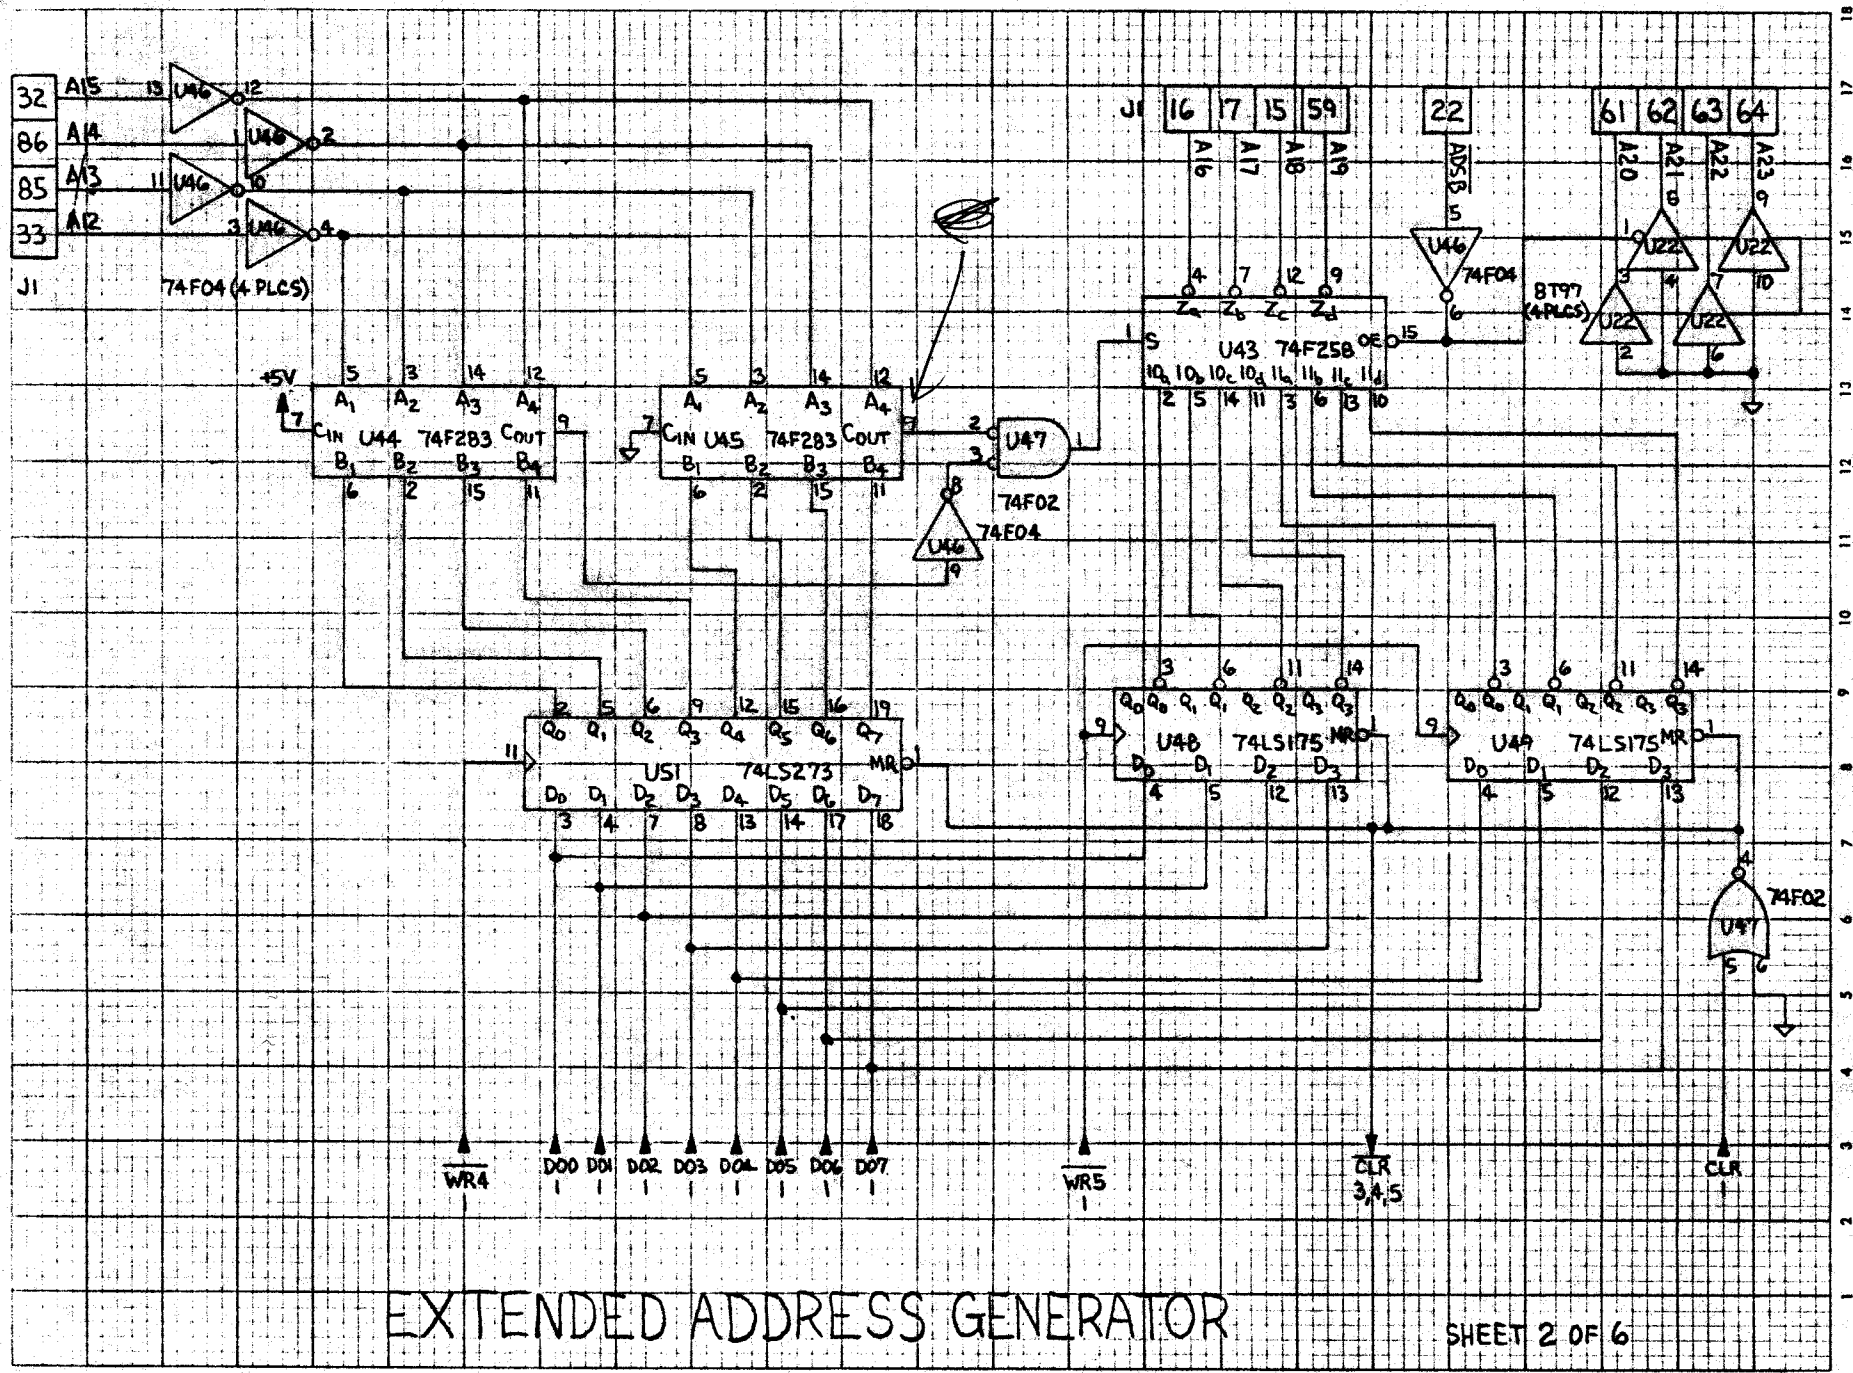

I/O PORT DECODE / BUS BUFFERS

# EXTENDED ADDRESS GENERATOR

SHEET 2 OF 6

SCHEMATIC DIAGRAM

OMNI-1

7/31/84  
REW